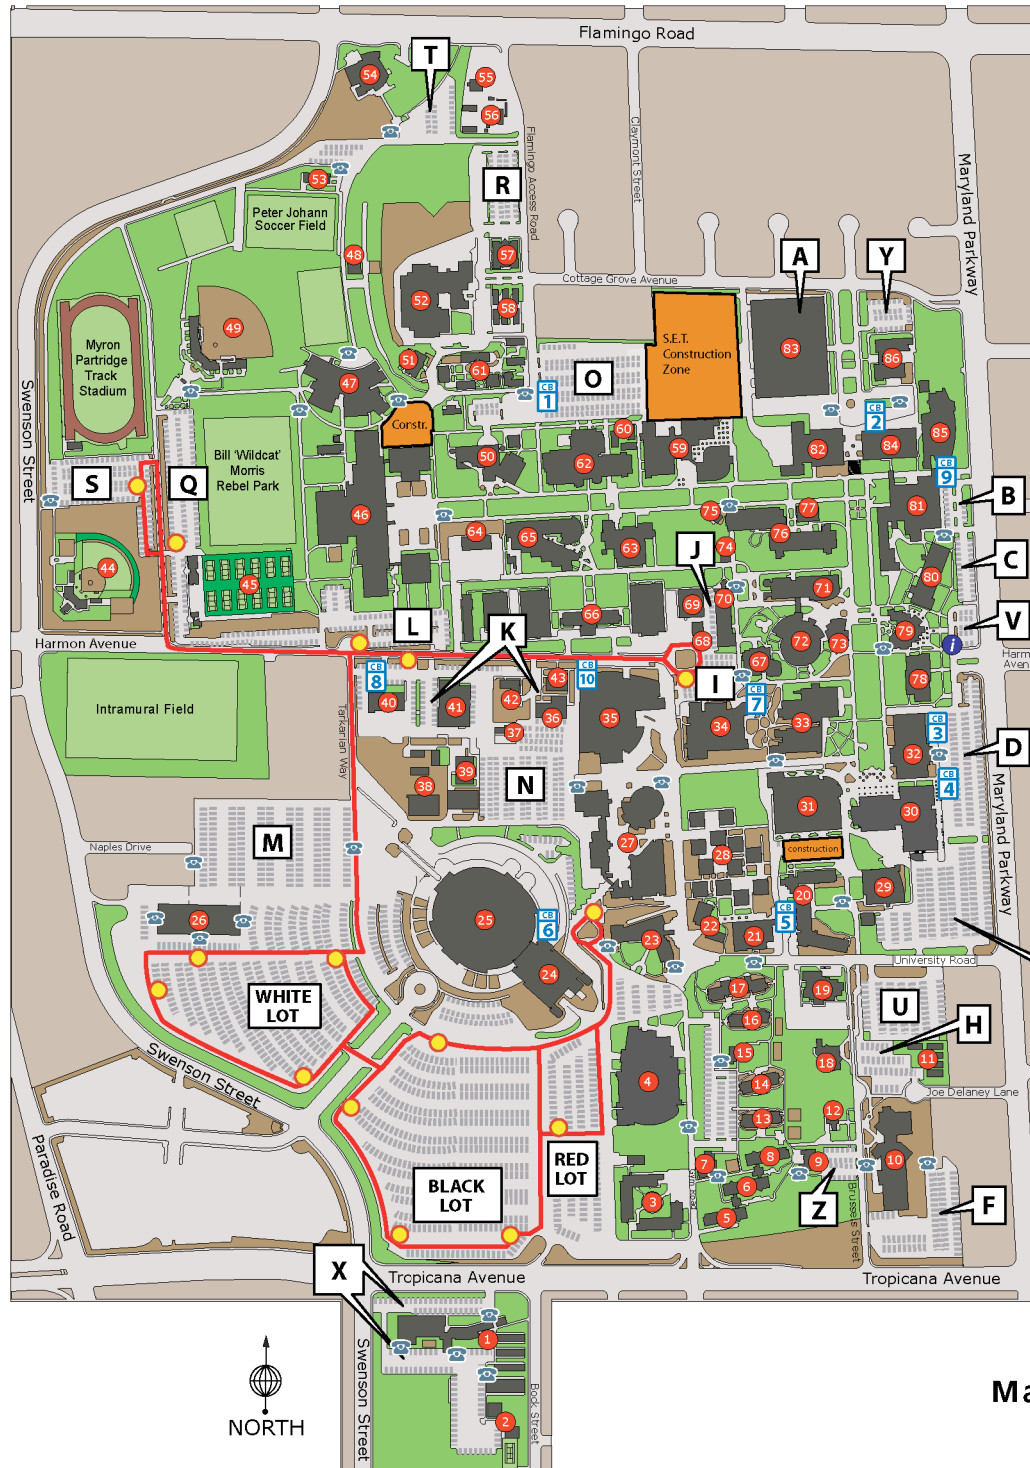

- PARKING LOT ACCESS:**
- FACULTY/STAFF PARKING:**
A, B, C, D, E, I, J, K, L, M, N, O, Q, X, Y, Z, Red Lot, and White Lot
- STUDENT PARKING:**
A, E, F, H, L, M, O, Q, R, T, U, X, Black Lot, Red Lot, and White Lot
- METERED PARKING:**
A, C, D, I, K, L, N, O, U, V, X, Y, Z, Red Lot, and White Lot
- NO PARKING PERMIT REQUIRED:**
S
- HANDICAP PARKING:**
All lots except M & V
- RESERVED PARKING:**
A, and N

- LEGEND:**
- Campus Shuttle Route
 - Construction Zone
 - Shuttle Stop
 - CAT Paratransit Bus Stop
 - Emergency Phones
 - Information Booths (open 7 a.m. - 5 p.m.)

E: Lot closure for GCU construction starting Oct./Nov. 2006

**Main/Paradise Campus
2D Parking Map**
<http://maps.unlv.edu/>

Main Campus: 4505 S. Maryland Pkwy. Las Vegas, NV 89154

Paradise Campus: 851 E. Tropicana Avenue Las Vegas, NV 89119